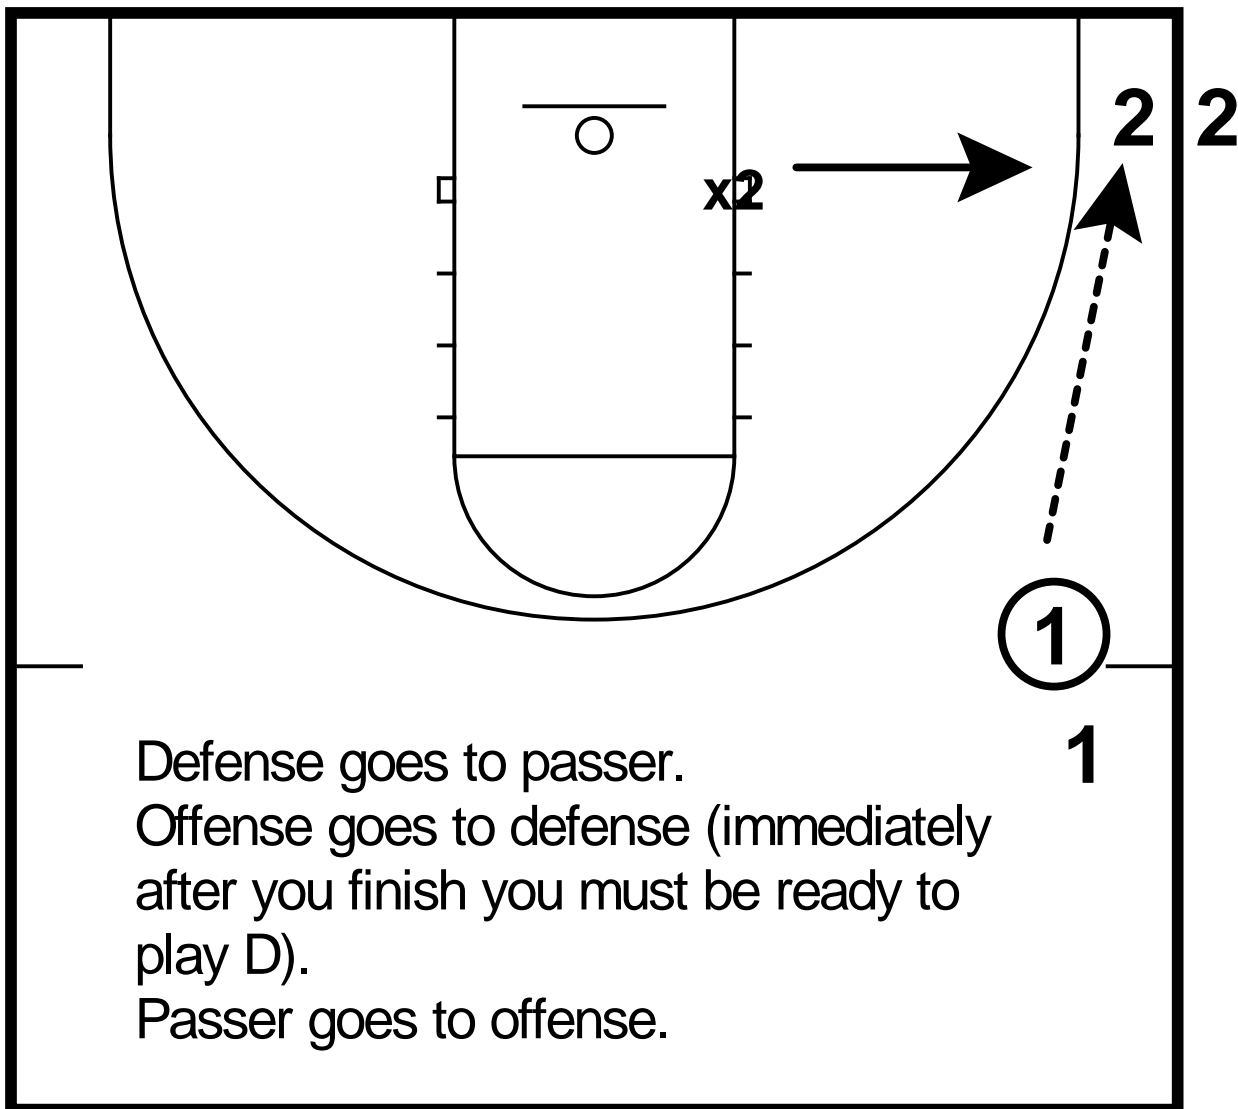

Baseline Closeout

Baseline Closeout 1v1
Israel Drills

x2 must start with one foot in the paint.
2 has a choice of shoot, drive left, or drive right.
Coach can set rules such as 2 dribbles only.